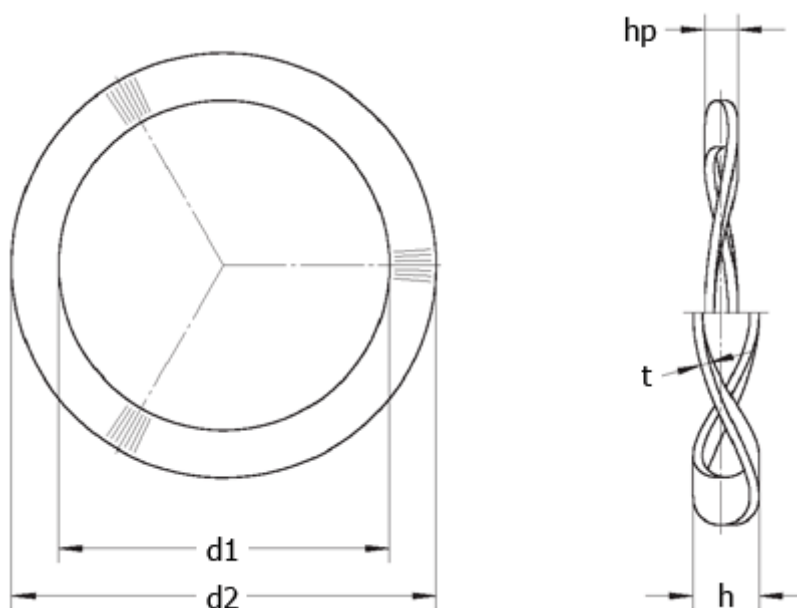

Article number: 22013812

Description: Wave washer L&M 109x99x0,6 K2
for bearing : 6014, 6212, 6310, 6408, 16014

Measures

d1 = 97.40
d2 = 107.30
F (N) at hp = 690.0
For bearing = 6014, 6212, 6310, 6408, 16014
h = 4.4
hp = 1.90
t = 0.60
Waves = 7

Weight (kg) / 100 pcs = 0.250